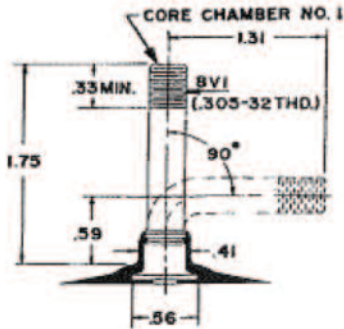

# Tubes/Flaps - Tube Stems

TR 4

TR 13 (TR15)

TR 13CW-TR 15CW\*

\*TO BE USED WHERE LIQUID FILL IS USED IN TUBES

TR 87

TR 87S

TR 150

TR 218A/220A SERIES

	A	B
TR 218A	3.35"	3.0"
TR 220A	4.53"	4.1

TR 218A/220A

TR 440 SERIES

	A	B
TR 440	3.35"	3.0"
TR 442	4.53"	4.1"
TR 443	4.92"	4.5
TR 444	5.51"	5.1

TR 440 SERIES

IMPORTANT: FOR ADDITIONAL TUBE STEM INFORMATION, REFER TO TIRE & RIM ASSOCIATION PUBLICATIONS.