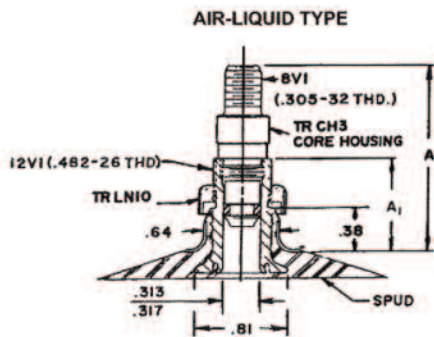

# Tubes/Flaps - Tube Stems

TR 4

TR 13 (TR15)

TR 13CW-TR 15CW\*

\*TO BE USED WHERE LIQUID FILL IS USED IN TUBES

TR 87

TR 87S

TR 150

TR 218A/220A SERIES

	A	B
TR 218A	3.35"	3.0"
TR 220A	4.53"	4.1

TR 218A/220A

TR 440 SERIES

	A	B
TR 440	3.35"	3.0"
TR 442	4.53"	4.1"
TR 443	4.92"	4.5
TR 444	5.51"	5.1

TR 440 SERIES

IMPORTANT: FOR ADDITIONAL TUBE STEM INFORMATION, REFER TO TIRE & RIM ASSOCIATION PUBLICATIONS.