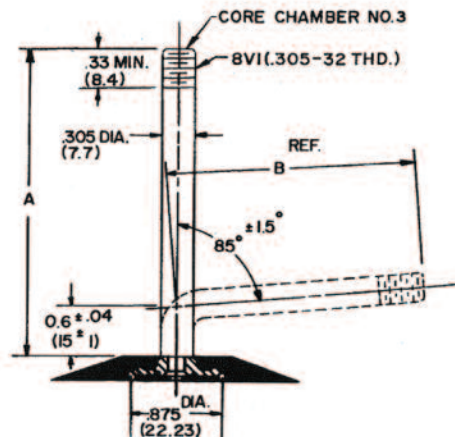

# Tubes/Flaps - Tube Stems

TR 4

TR 13 (TR15)

TR 13CW-TR 15CW\*

\*TO BE USED WHERE LIQUID FILL IS USED IN TUBES

TR 87

TR 87S

TR 150

TR 218A/220A SERIES

	A	B
TR 218A	3.35"	3.0"
TR 220A	4.53"	4.1

TR 218A/220A

TR 440 SERIES

	A	B
TR 440	3.35"	3.0"
TR 442	4.53"	4.1"
TR 443	4.92"	4.5
TR 444	5.51"	5.1

TR 440 SERIES

IMPORTANT: FOR ADDITIONAL TUBE STEM INFORMATION, REFER TO TIRE & RIM ASSOCIATION PUBLICATIONS.