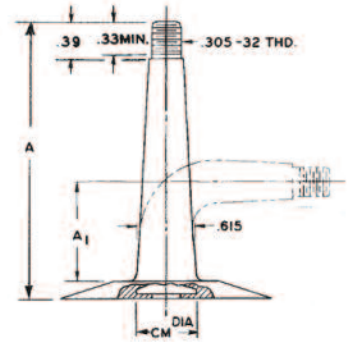

# Tubes/Flaps - Tube Stems

TR 4

TR 13 (TR15)

TR 13CW-TR 15CW\*

\*TO BE USED WHERE LIQUID FILL IS USED IN TUBES

TR 87

TR 87S

TR 150

TR 218A/220A SERIES

	A	B
TR 218A	3.35"	3.0"
TR 220A	4.53"	4.1

TR 218A/220A

TR 440 SERIES

	A	B
TR 440	3.35"	3.0"
TR 442	4.53"	4.1"
TR 443	4.92"	4.5
TR 444	5.51"	5.1

TR 440 SERIES

IMPORTANT: FOR ADDITIONAL TUBE STEM INFORMATION, REFER TO TIRE & RIM ASSOCIATION PUBLICATIONS.